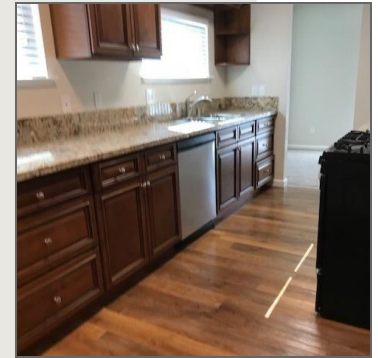

2270 Babette Way

2270 Babette Way, Sacramento, CA 95832

Fresh Start - This home has had a complete interior rehab. Beautiful and nice floor plan, 3 Bedroom/ 2 Bathroom single family home. has been remodeled with new roof, paint, stucco, carpet, fencing, landscaped, garage door with opener. Large back yard with a large patio for entertaining. Great neighborhood location

- 2 Bathrooms
- 3 Bedrooms
- 1,160 SqFt

MLS - 18058460

$233,690

Tanya Anthony Curry

CalBRE #01375328

Lyon RE Land Park / Curtis Park

Mobile: (916) 698-9970

Office: (916) 451-9700

TCurry@GoLyon.com

Any information relating to property offered for sale or marketed by Lyon Real Estate has been furnished by source deemed to be reliable. Neither Lyon Real Estate nor its agents have verified this information nor do they guarantee or warrant this information. A purchaser should independently verify this information.

LYON®
REAL ESTATE