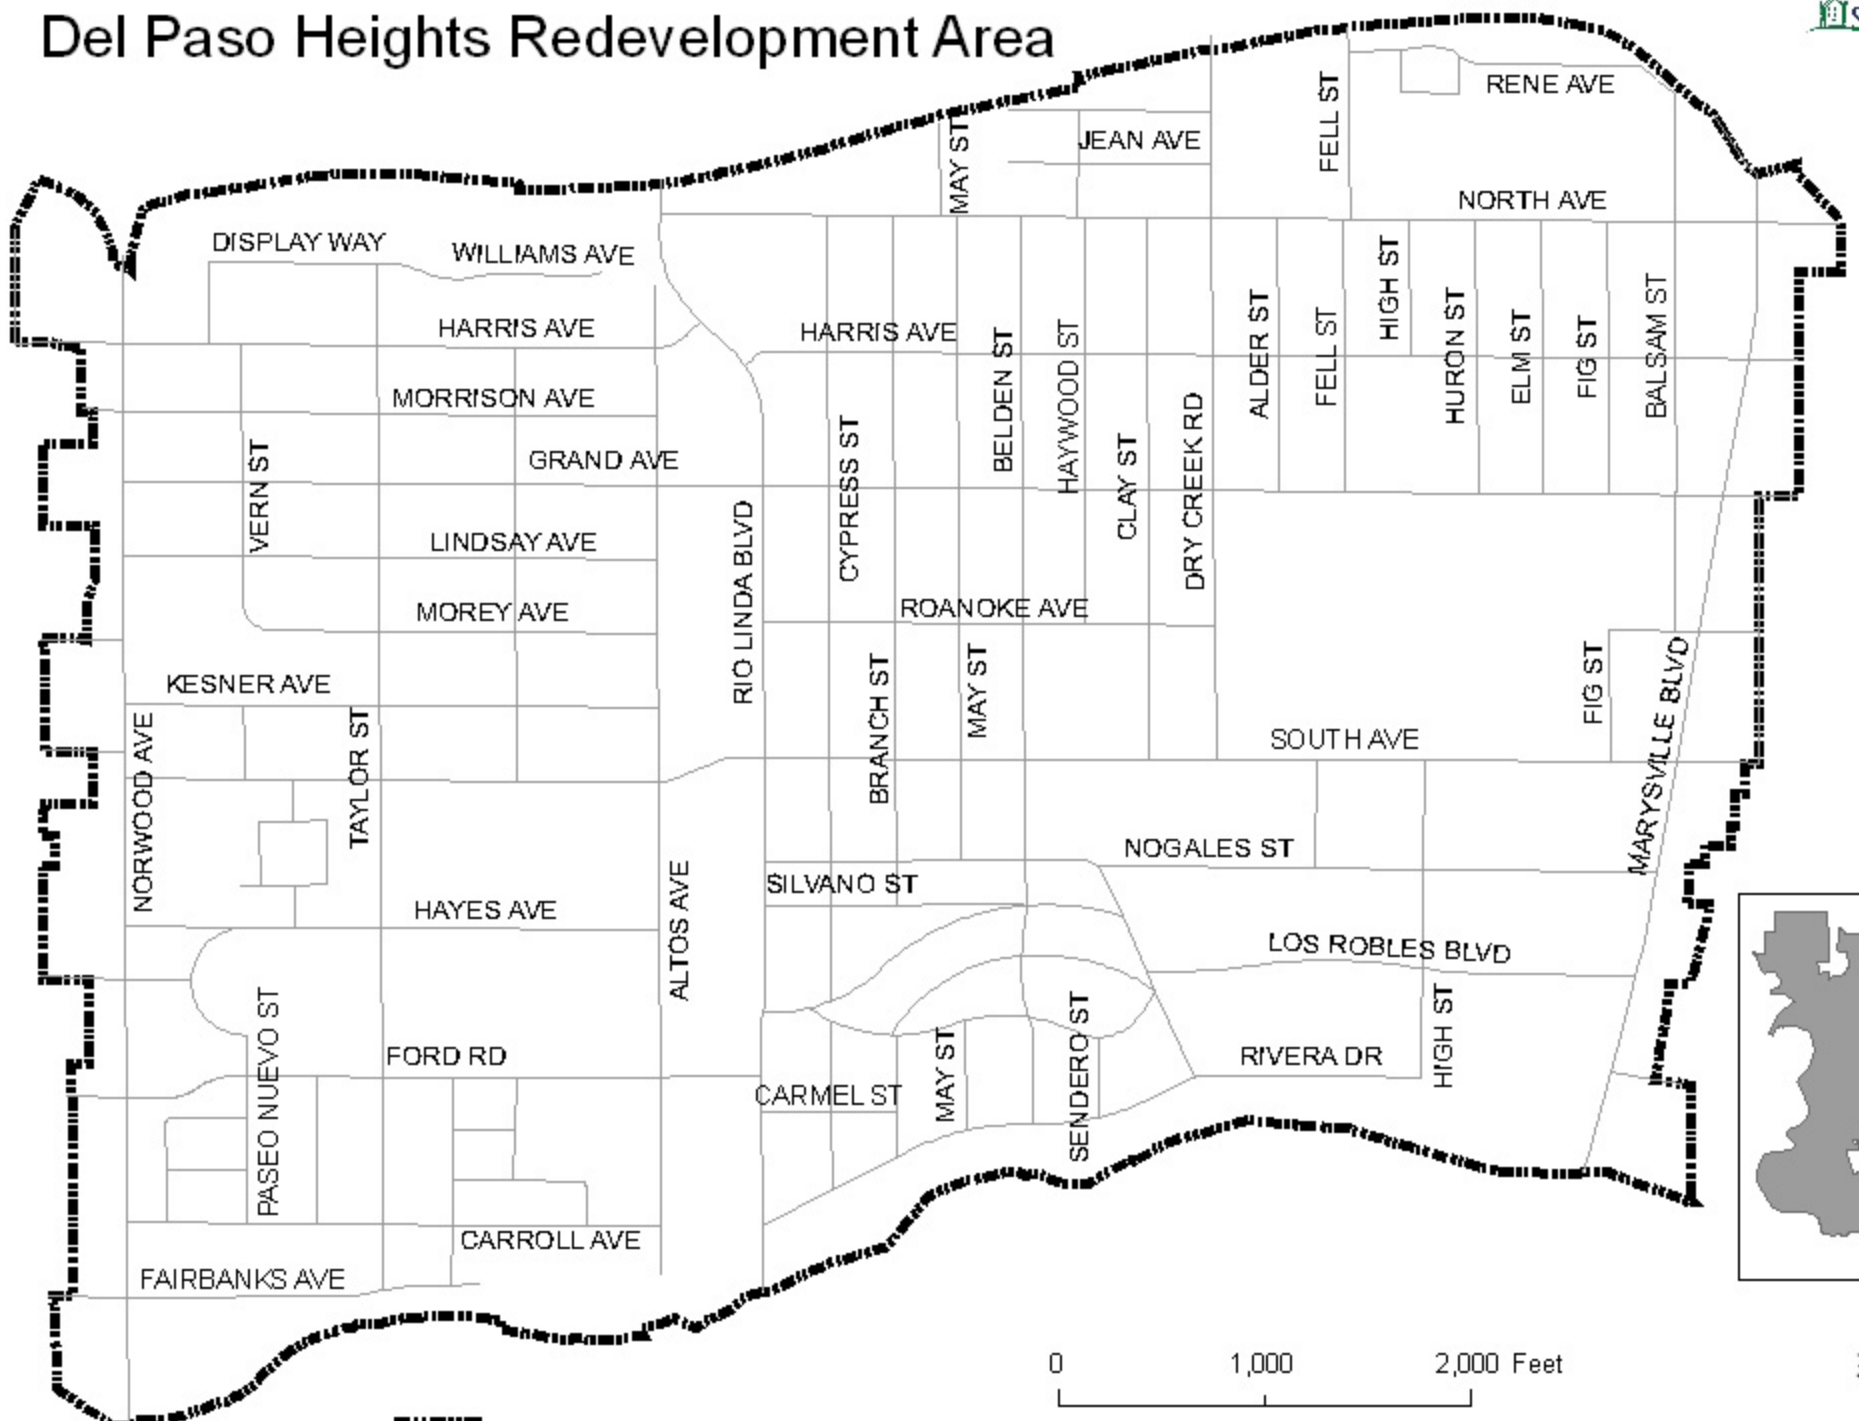

Del Paso Heights Redevelopment Area

SHRA GIS
May 6, 2009