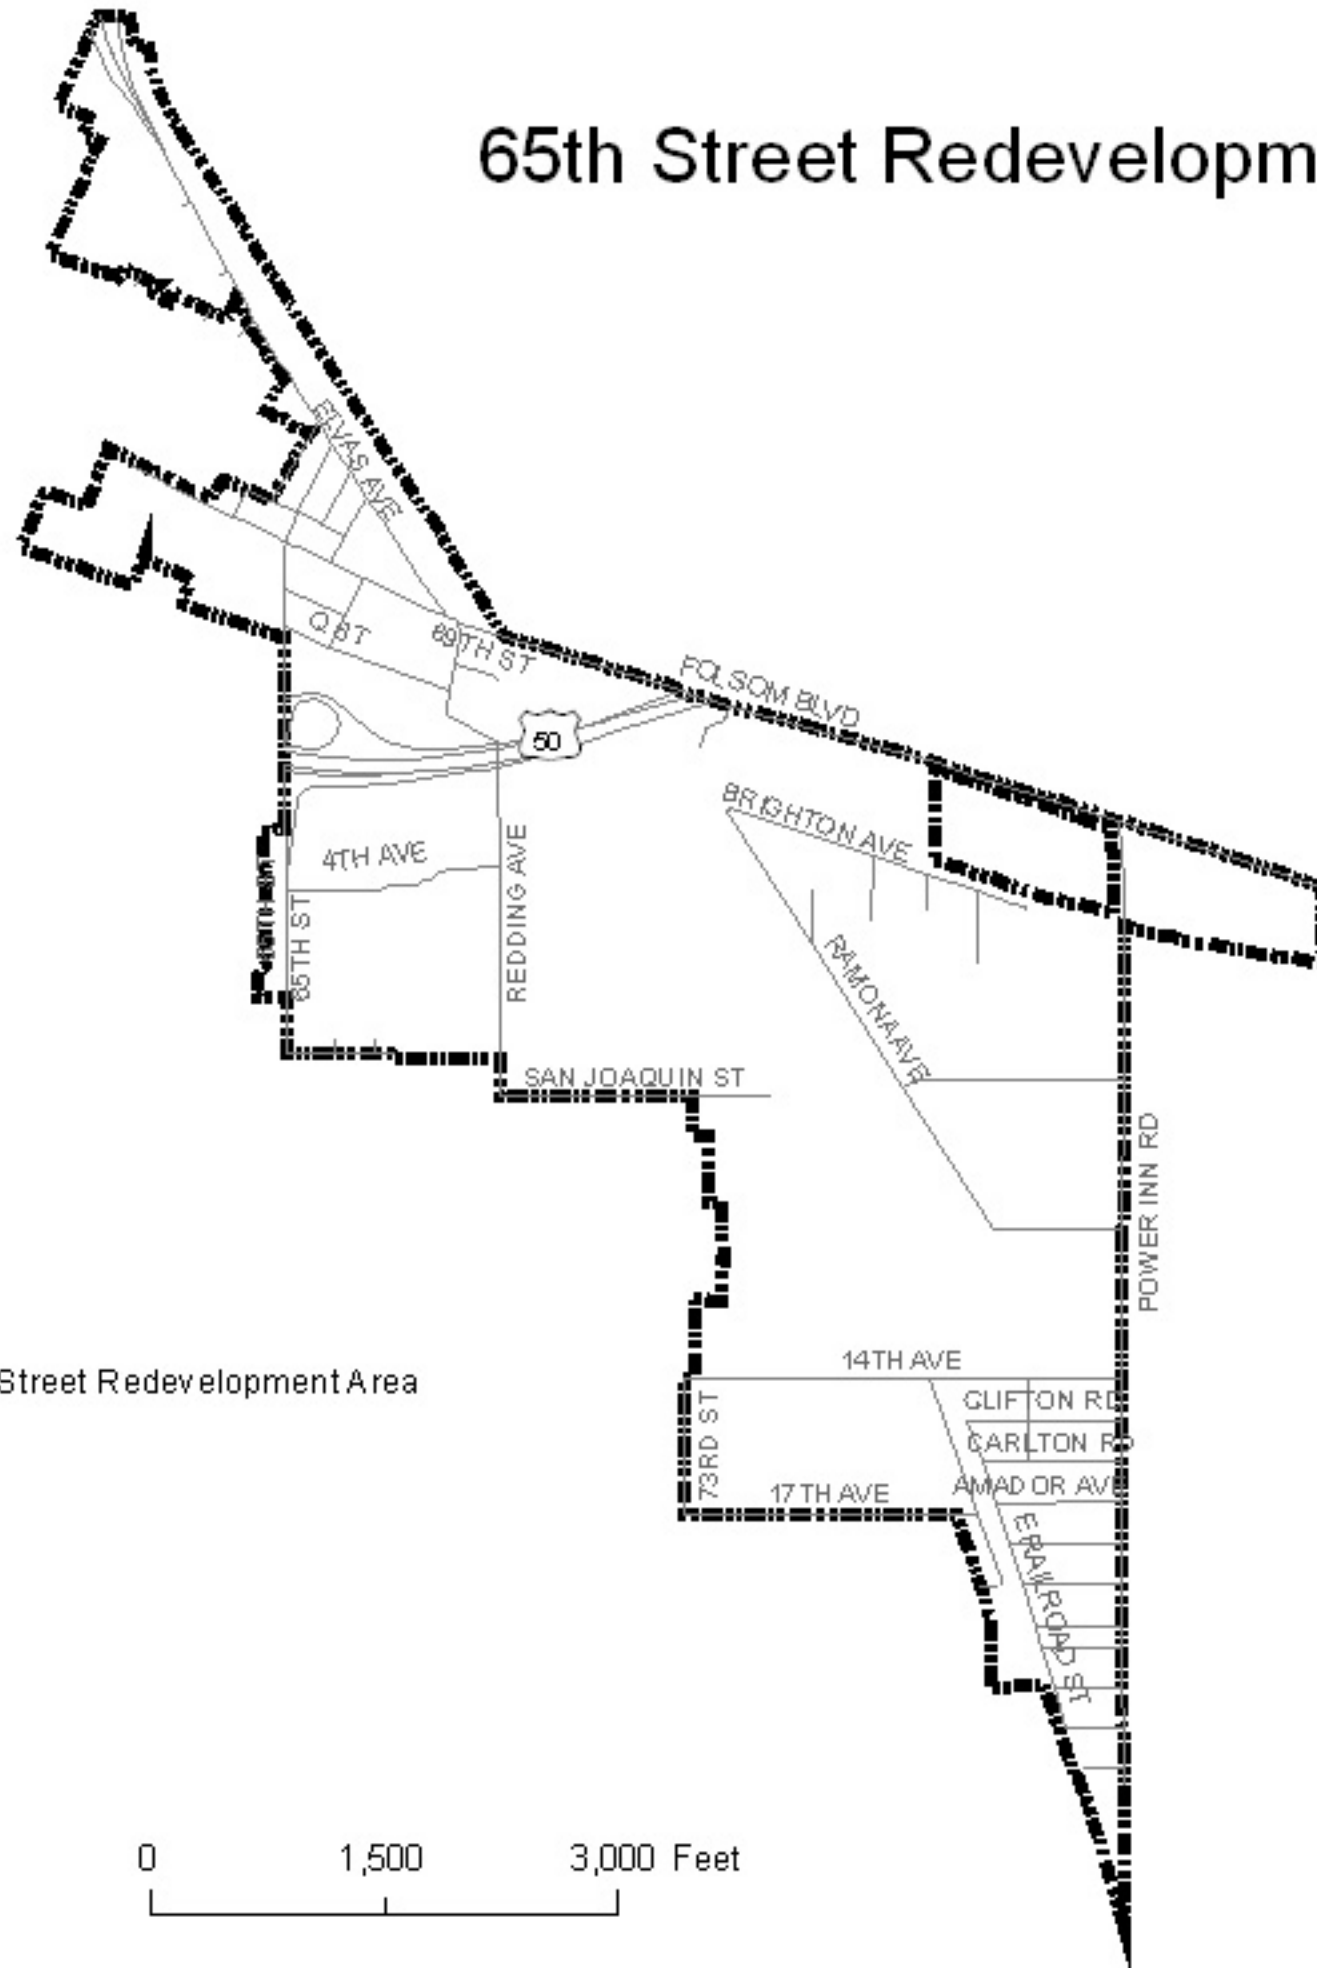

65th Street Redevelopment Area

0 1,500 3,000 Feet