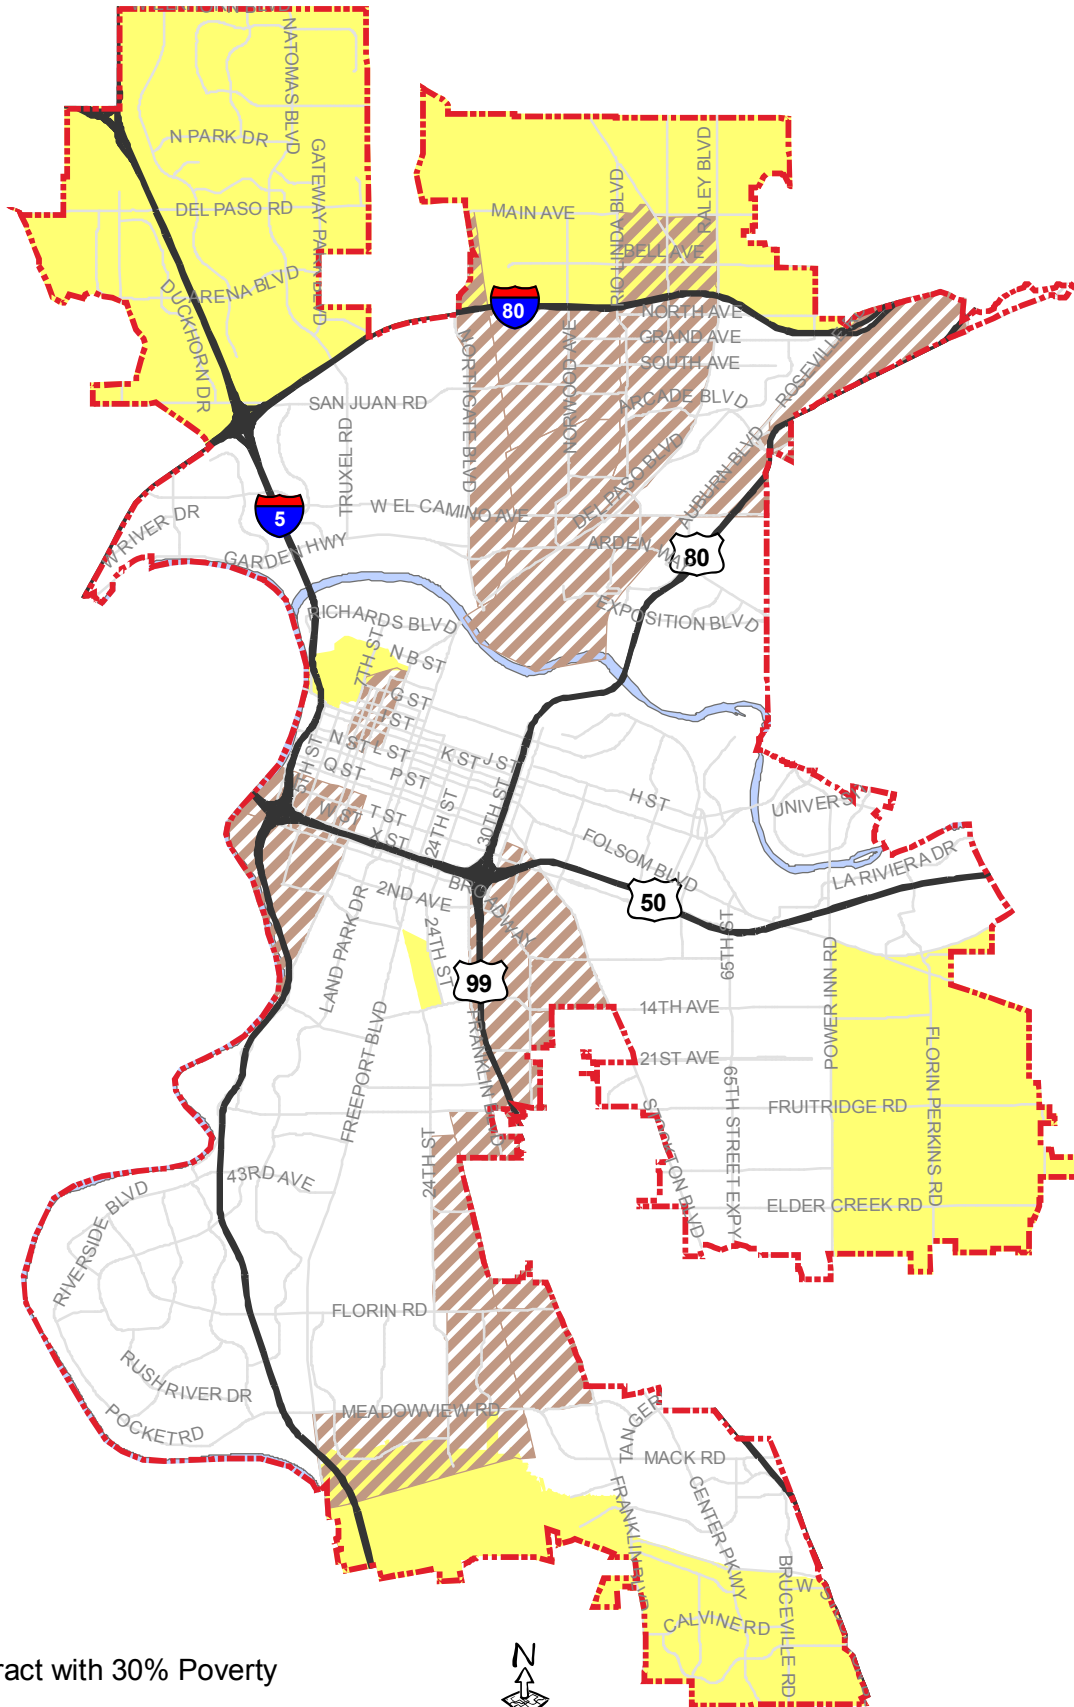

Census Tracts with 30% of Population in Poverty and New Growth Areas

Legend

-  Census Tract with 30% Poverty
-  New Growth Area
-  City of Sacramento